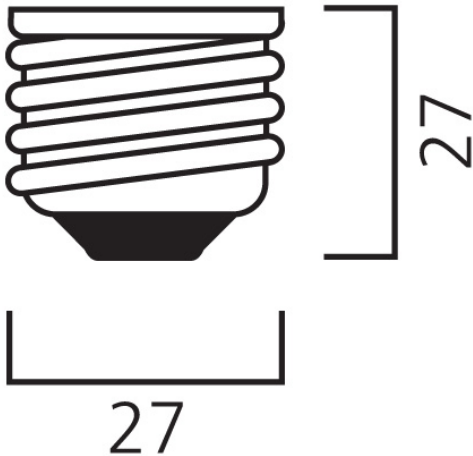

Technical drawings

E27

Data table

GENERAL DATA

Product name	RCS HSI-M 100W /CL/NDL
Technology	HID
Watt (Rated) (W)	100
Cap/Base	E27
General application	Logistics & Industry
Certifications	EUTIE070
ETIM Class	EC000037

OPTICAL DATA

Luminous flux (lm)	8500
Luminous flux (Rated) (lm)	8500
Rated lamp efficacy 100h 50Hz at 25°C (lm/W)	85
Colour temperature (K)	4000